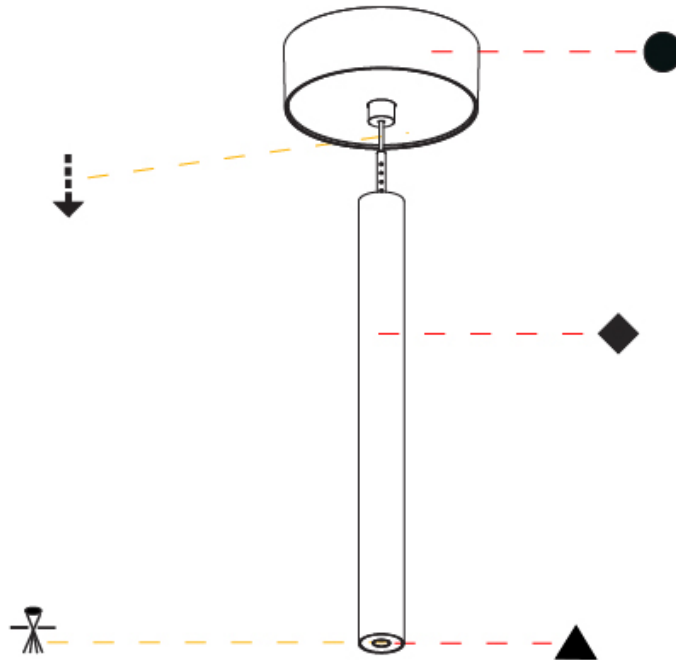

Shape: Cylinder
 Diameter (mm): 28
 Diameter (in): 1 1/8
 Height (mm): 300
 Height (in): 11 13/16
 Max. Overall Height (mm): 2300
 Max. Overall Height (in): 90 3/16
 Light Distribution: Downlight
 Weight (kg): 0.75
 Weight (lbs): 1.65
 Fixture Finish: SSR / BKV / CWI / CRY / HAB / LAG / UFT / ITA / RUA / RUR / MIC / FTG / MYG / TWT / LOD / PUS / FRO / FUP / KIA / POP / BLS / SPG / MEY / GOH / GUM / CHC / COM / ABZ / JAG / OBR / MOS / ROR
 Fixture Material: Aluminum
 Cable Details: 2000mm or 4000mm Black Cable

OPTICAL

Optic°: 24 / 32 / 34 / 55 / 58

RATINGS AND CERTIFICATIONS

Certified By: Certified for North American Standards
 IP rating: IP20

HANGOVER PLUG MONOPOINT SURFACE CANOPY SUSPENSION

A30845-

PROJECT
TYPE
SPECIFIER
QUANTITY
DATE