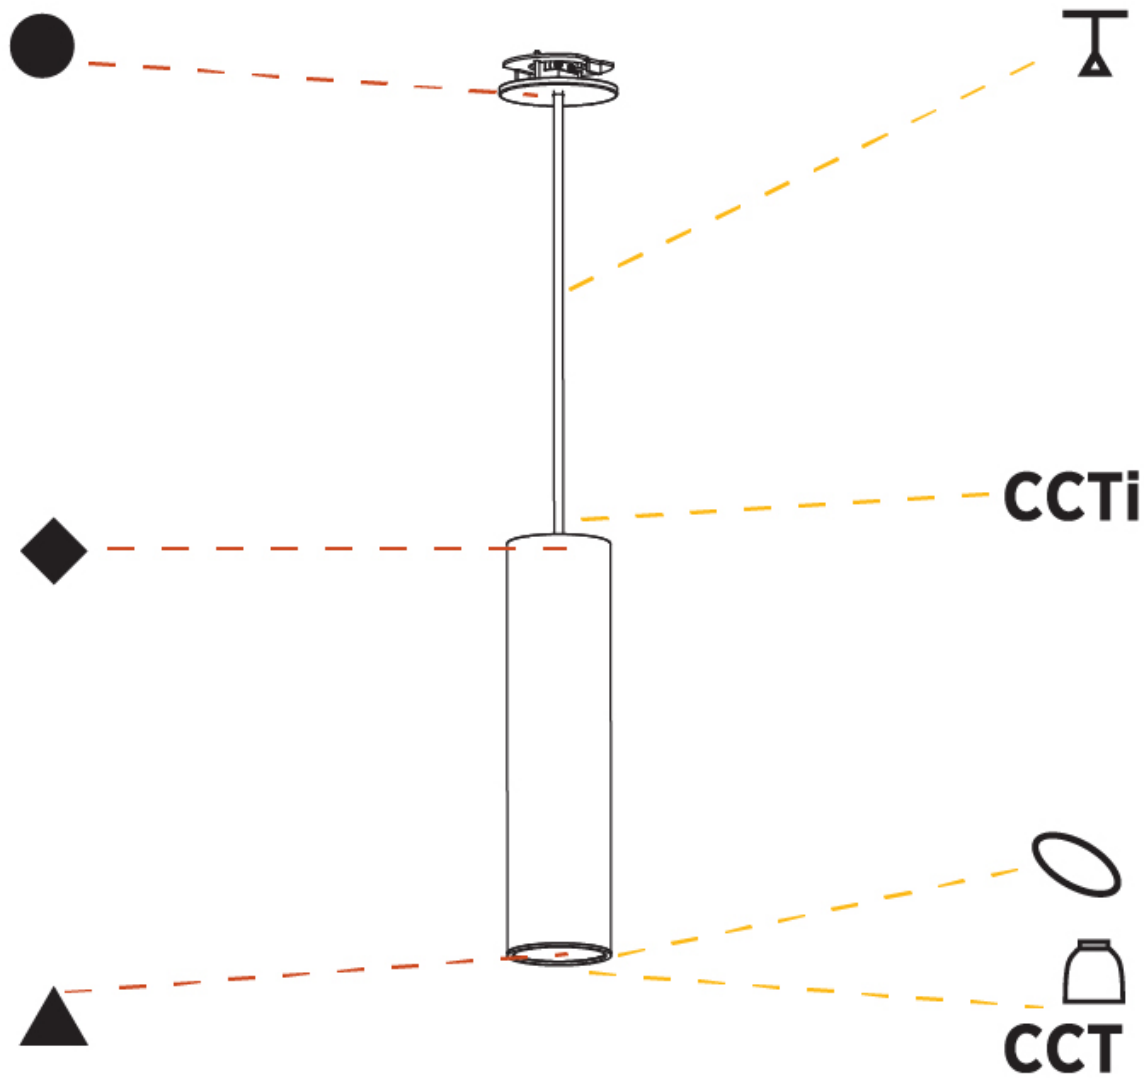

HANGOVER MONOPOINT RECESSED CANOPY SUSPENSION

A300158-

PROJECT	_____
TYPE	_____
SPECIFIER	_____
QUANTITY	_____
DATE	_____

A