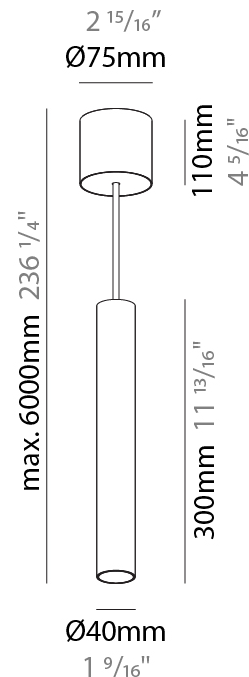

GENERAL

Series: Hangover
Subseries: Hangover Monopoint Surface Canopy
Brand: Prolicht
Division: Architectural
Mounting Type: Suspension
Mounting Location: Ceiling
Subcategory: Pendant

PHYSICAL

Shape: Cylinder
Diameter (mm): 40
Diameter (in): 1 9/16
Height (mm): 300
Height (in): 11 13/16
Max. Overall Height (mm): 2300
Max. Overall Height (in): 90 9/16
Light Distribution: Downlight
Diffuser: Shine Ring 0-6
Fixture Finish: SSR / BKV / CWI / CRY / HAB / LAG / UFT / ITA / RUA / RUR / MIC / FTG / MYG / TWT / LOD / PUS / FRO / FUP / KIA / POP / BLS / SPG / MEY / GOH / GUM / CHC / COM / ABZ / JAG / OBR / MOS / ROR
Fixture Material: Aluminum
Cable Details: 2000mm / 6000mmm Cable in White / Black / Orange / Red

ELECTRICAL

Lamp Type: LED (Zhaga Standard)
Input Wattage (W): 10.9
Total Output Wattage (W): 9
Dimming: Non-Dimmable
Driver Included: Yes
Driver Location: Integrated
Driver Type: Constant Current
Driver Class: Class 2
Input Voltage (V): 120
Constant Current (MA): 500
Upon Request: Remote: 0-10Vdc dimming / Phase dimming 120Vac

LED

Number of LEDs: 1
Color Temperature (°K): 2700 / 3000 / 4000
Max. Delivered Lumen (lm): 842
CRI: >90 CRI
Efficiency (%): 86
Lamp Life (hrs): 50000
Upon Request: ***3500K available in minimum quantities (larger quantities upon request)

OPTICAL

Reflector°: 40 / 50

RATINGS AND CERTIFICATIONS

Certified By: Certified for North American Standards
IP rating: IP20